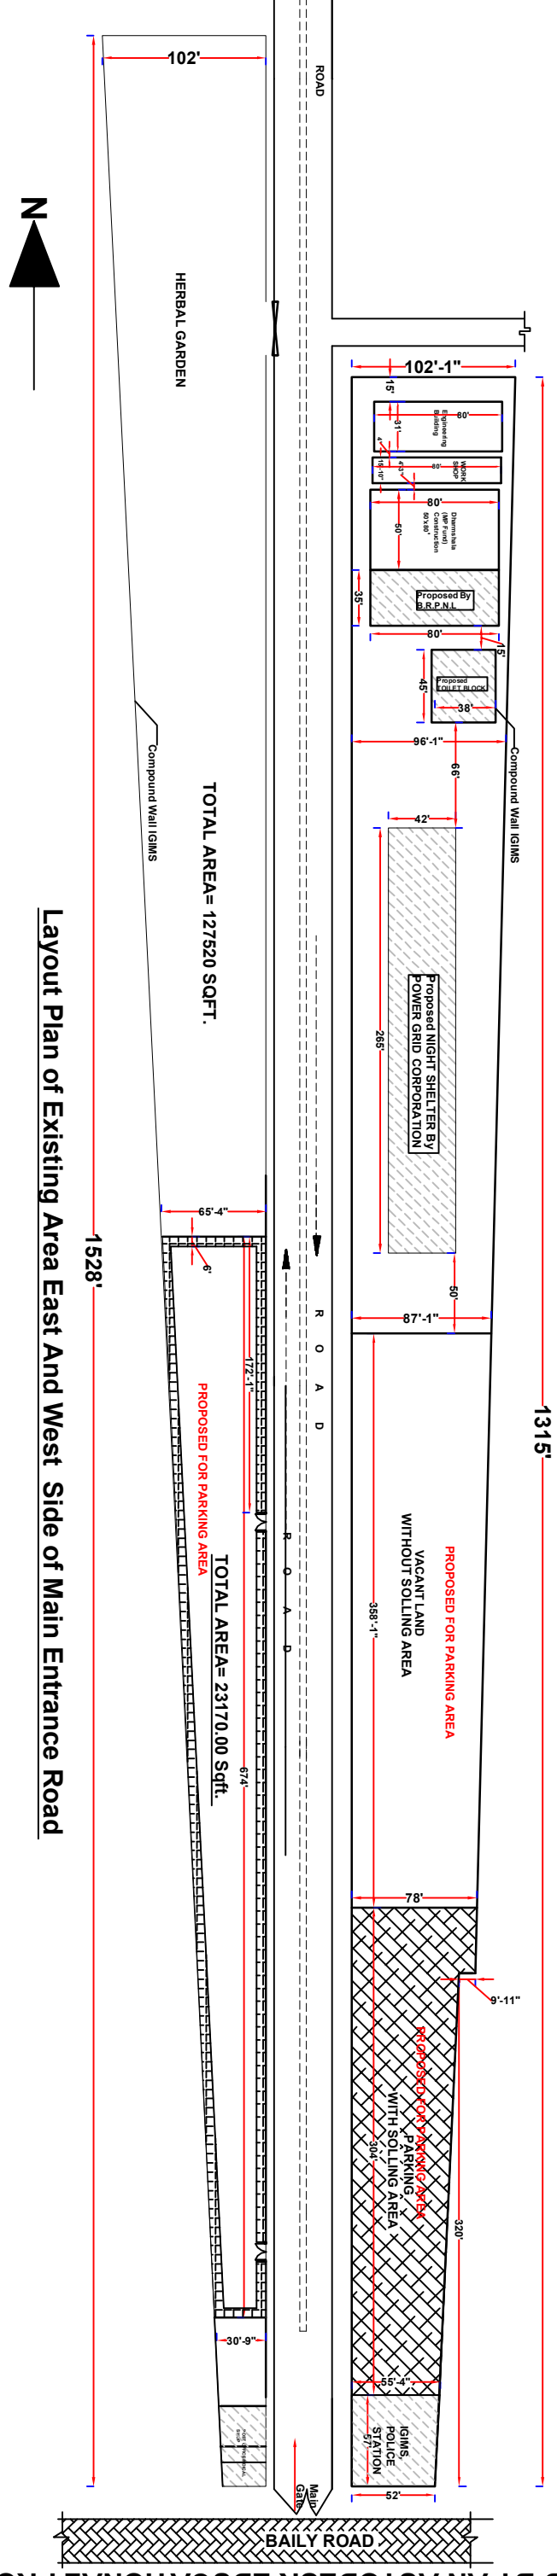

# INDIRA GANDHI INSTITUTE OF MEDICAL SCIENCES, SHEIKHPURA PATNA

TOTAL AREA= 127520 SQFT.

TOTAL AREA= 23170.00 Sqft.

Layout Plan of Existing Area East And West Side of Main Entrance Road